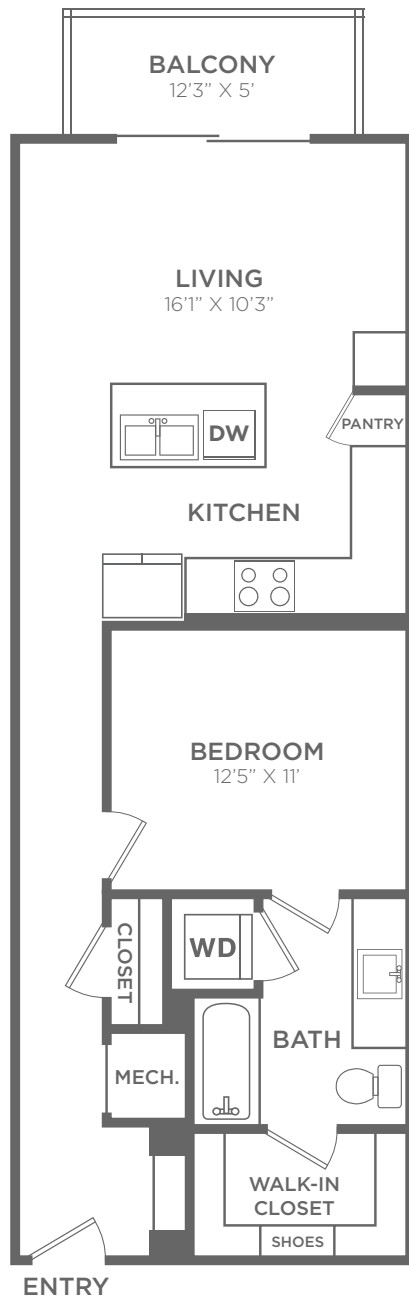

A2

1 BED / 1 BATH

766

SQ. FT.

 <p>THE KINCAID DEFINE YOUR LEGACY.</p>	7200 Dallas Parkway Plano, TX 75024
	214-532-9440 www.thekincaidlegacyplano.com

All dimensions and square footages are approximate