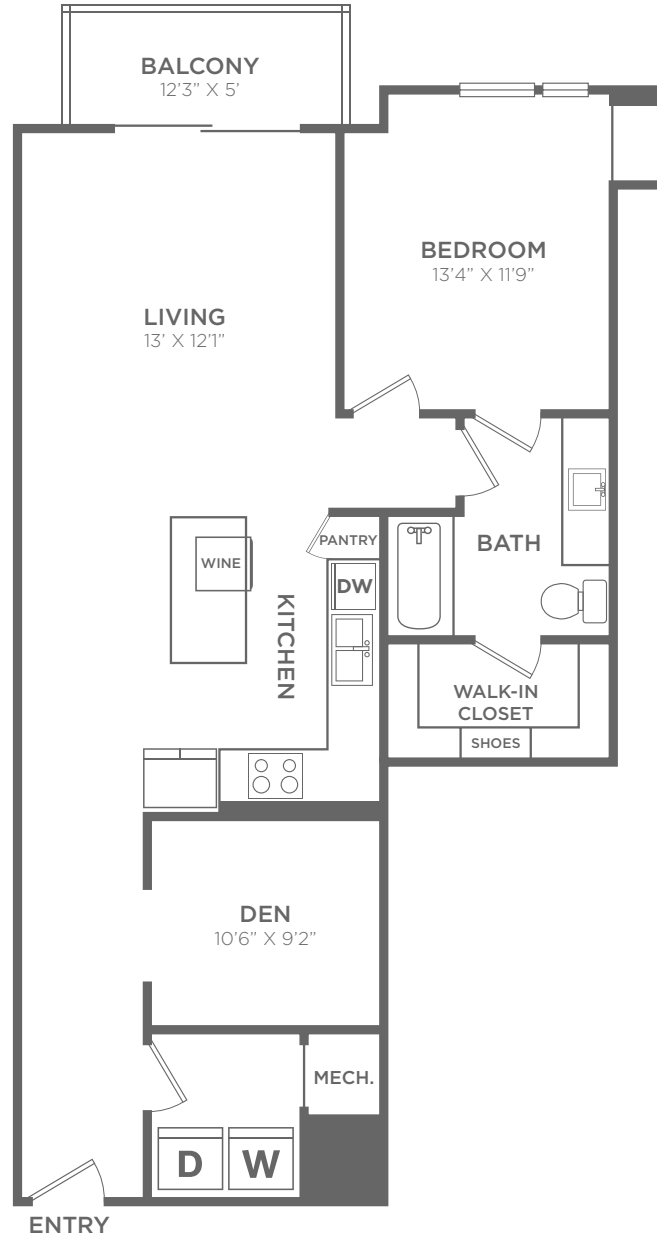

# A4

1 BED / 1 BATH

# 1056

SQ. FT.

 <b>THE KINCAID</b> DEFINE YOUR LEGACY.	7200 Dallas Parkway   Plano, TX 75024
	214-532-9440   <a href="http://www.thekincaidlegacyplano.com">www.thekincaidlegacyplano.com</a>

*All dimensions and square footages are approximate*