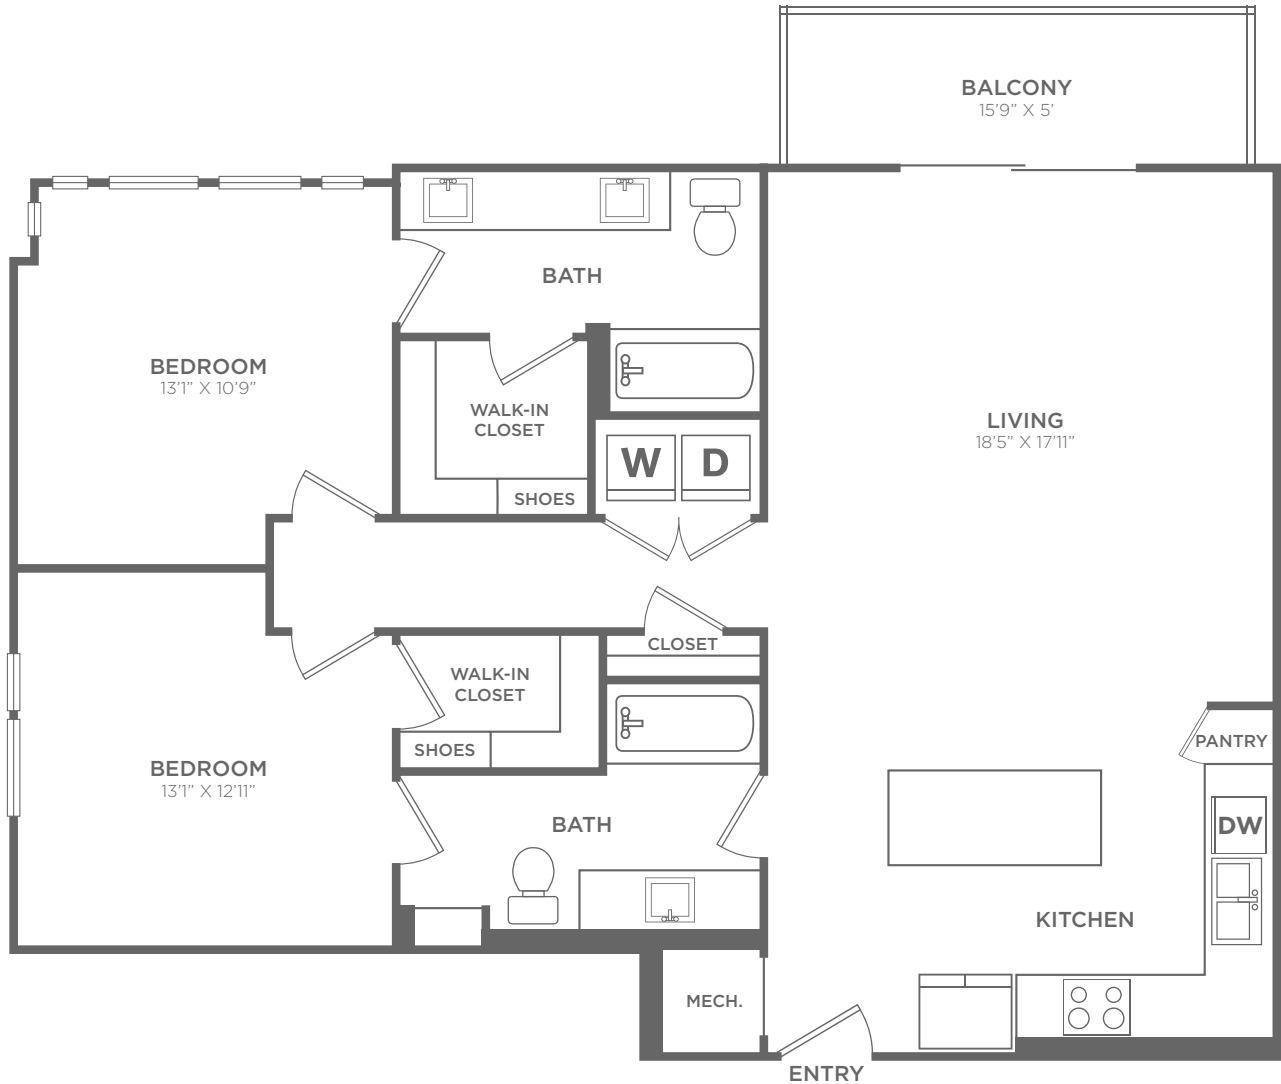

B2

2 BED / 2 BATH

1275
SQ. FT.

THE KINCAID
DEFINE YOUR LEGACY.

7200 Dallas Parkway | Plano, TX 75024

214-532-9440 | www.thekincaidlegacyplano.com

All dimensions and square footages are approximate