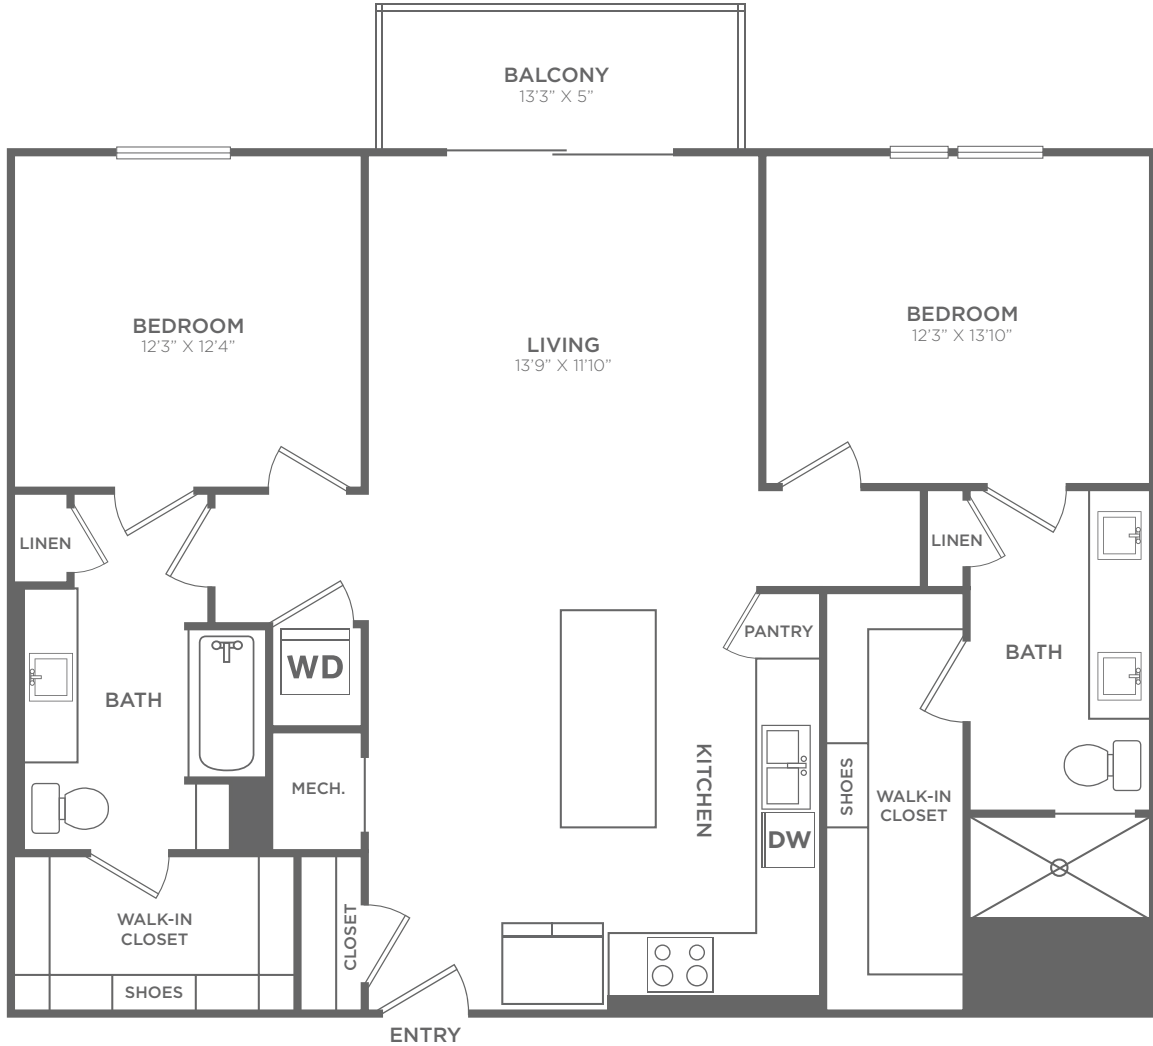

B3

2 BED / 2 BATH

1272
SQ. FT.

 THE KINCAID DEFINE YOUR LEGACY.	7200 Dallas Parkway Plano, TX 75024
	214-532-9440 www.thekincaidlegacyplano.com

All dimensions and square footages are approximate