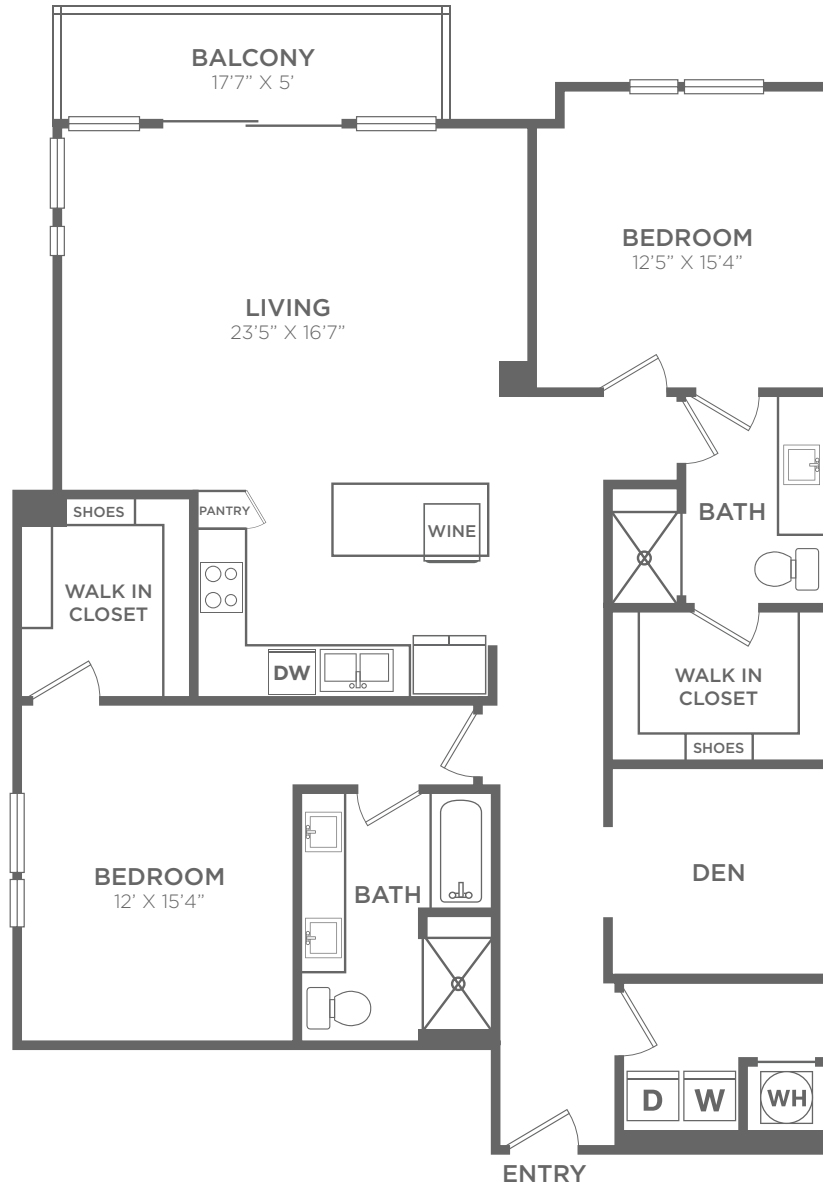

B4

2 BED / 2 BATH

1590
SQ. FT.

 THE KINCAID DEFINE YOUR LEGACY.	7200 Dallas Parkway Plano, TX 75024
	214-532-9440 www.thekincaidlegacyplano.com

All dimensions and square footages are approximate