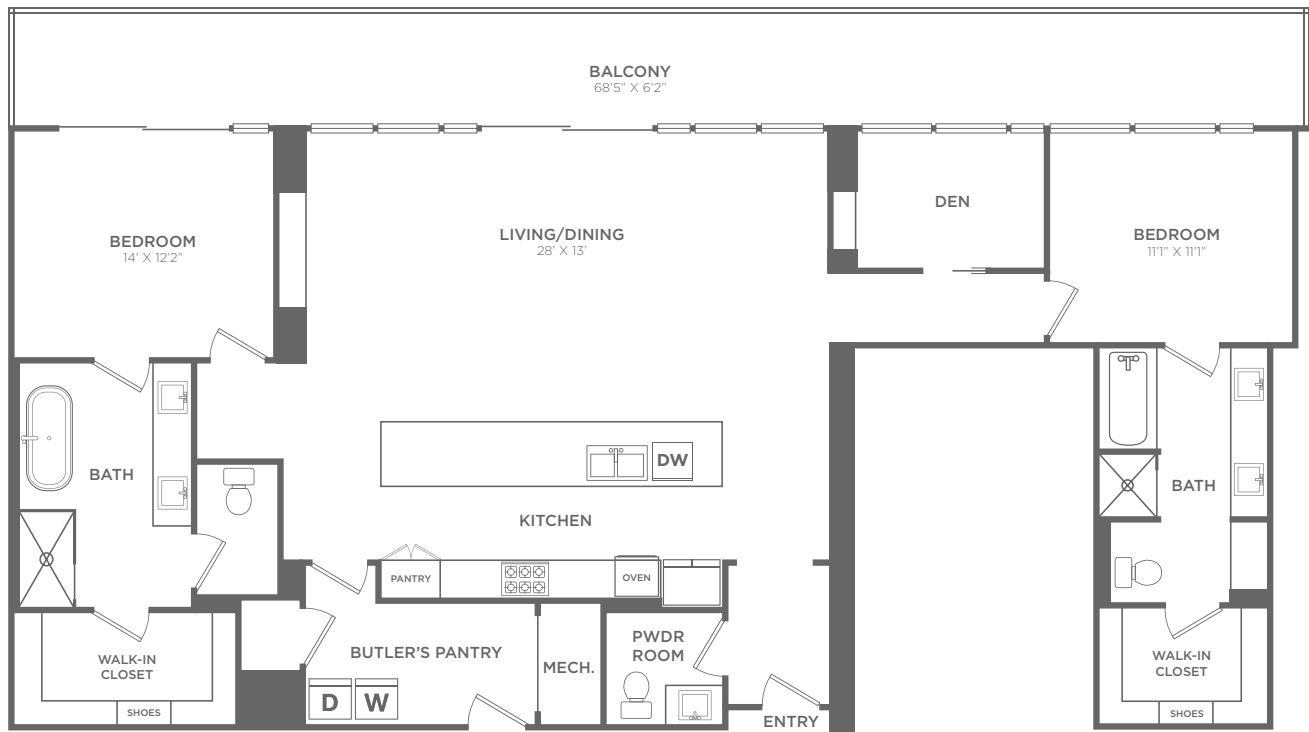

PH-1

2 BED / 2.5 BATH

1905
SQ. FT.

 THE KINCAID DEFINE YOUR LEGACY.	7200 Dallas Parkway Plano, TX 75024
	214-532-9440 www.thekincaidlegacyplano.com

All dimensions and square footages are approximate