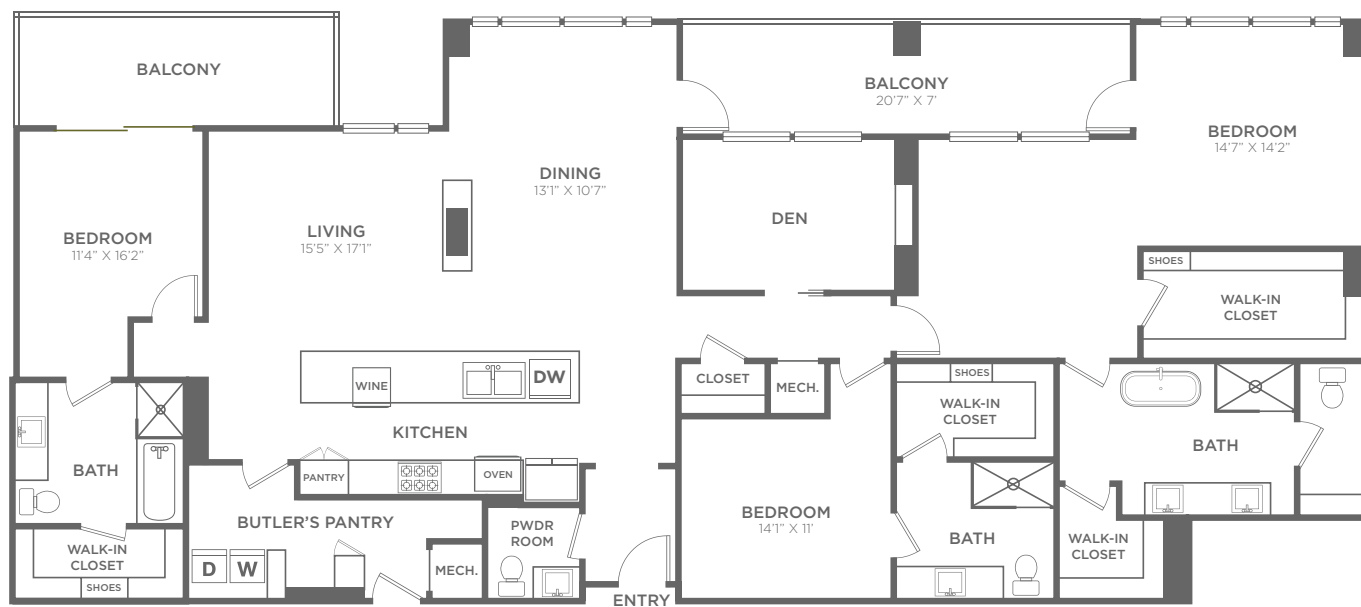

PH-10

3 BED / 3.5 BATH

2881
SQ. FT.

THE KINCAID
DEFINE YOUR LEGACY.

7200 Dallas Parkway | Plano, TX 75024

214-532-9440 | www.thekincaidlegacyplano.com

All dimensions and square footages are approximate