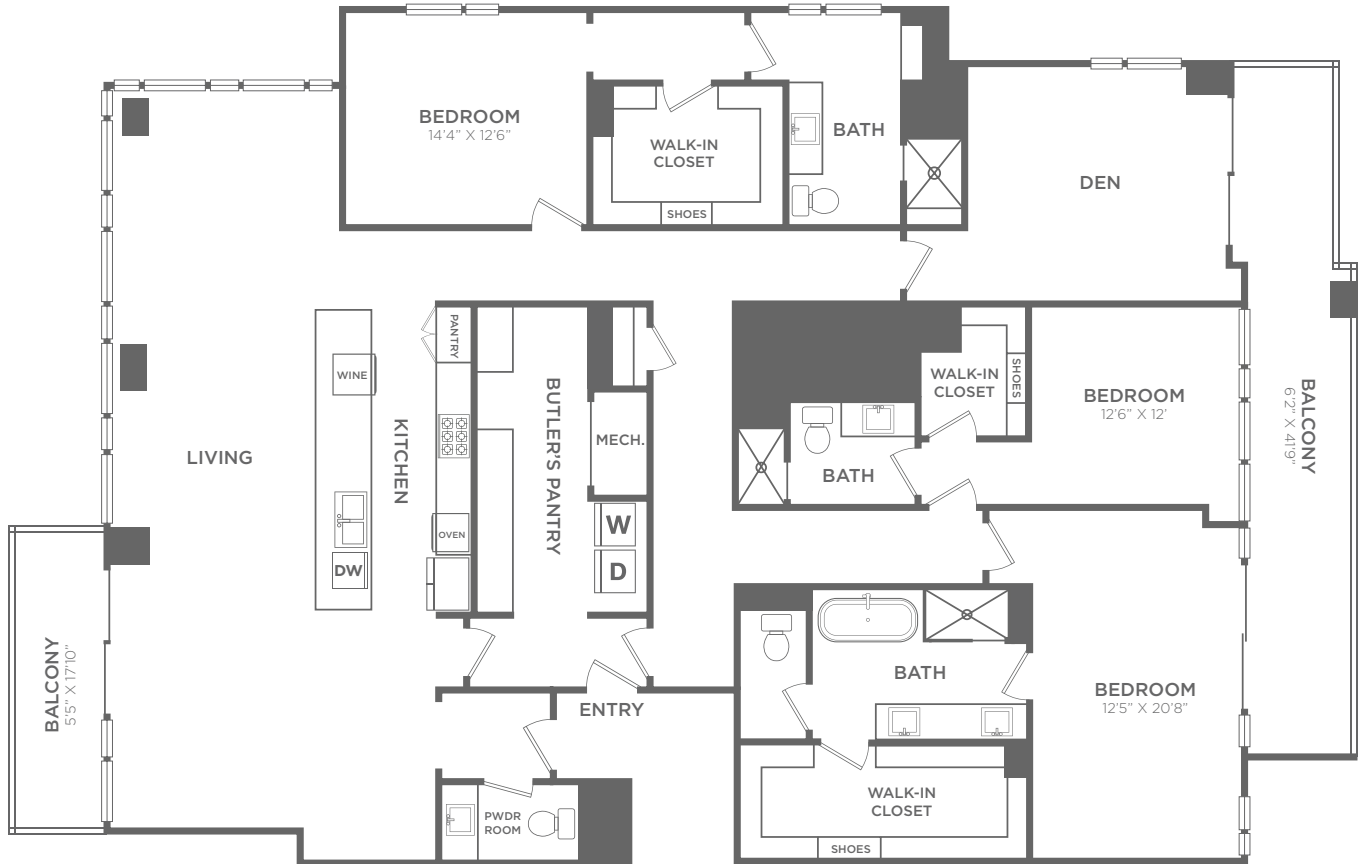

# PH-12

3 BED / 3.5 BATH

# 3300

SQ. FT.

 <b>THE KINCAID</b> DEFINE YOUR LEGACY.	7200 Dallas Parkway   Plano, TX 75024
	214-532-9440   <a href="http://www.thekincaidlegacyplano.com">www.thekincaidlegacyplano.com</a>

All dimensions and square footages are approximate