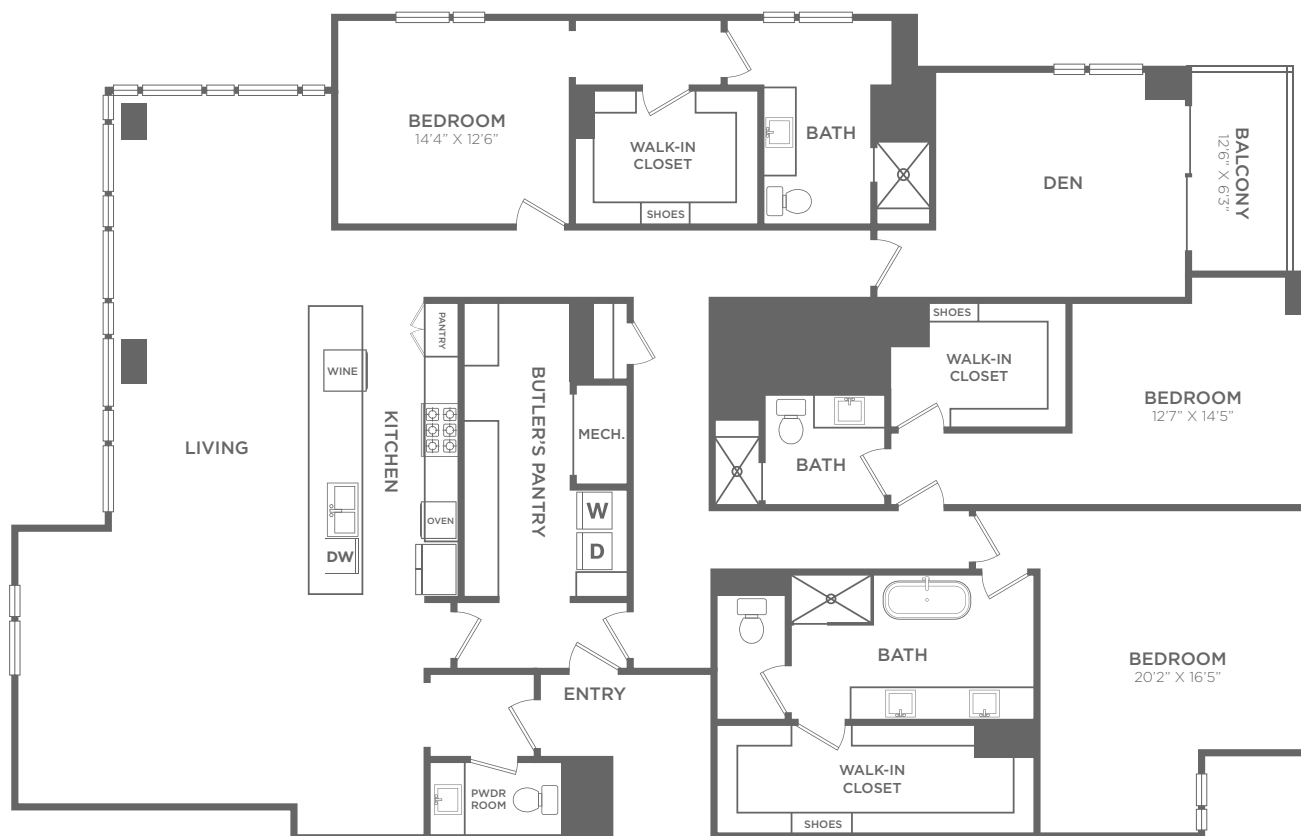

PH-13

3 BED / 3.5 BATH

3623

SQ. FT.

 THE KINCAID DEFINE YOUR LEGACY.	7200 Dallas Parkway Plano, TX 75024
	214-532-9440 www.thekincaidlegacyplano.com

All dimensions and square footages are approximate