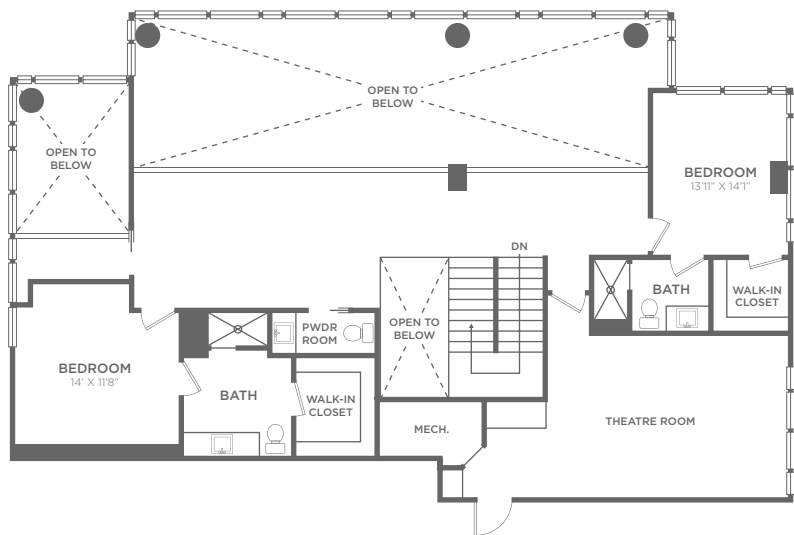

# PH-14

3 BED / 3.5 BATH

4527  
SQ. FT.

**THE KINCAID**  
DEFINE YOUR LEGACY.

7200 Dallas Parkway | Plano, TX 75024

972-752-6015 | [www.thekincaidlegacyplano.com](http://www.thekincaidlegacyplano.com)

*All dimensions and square footages are approximate*