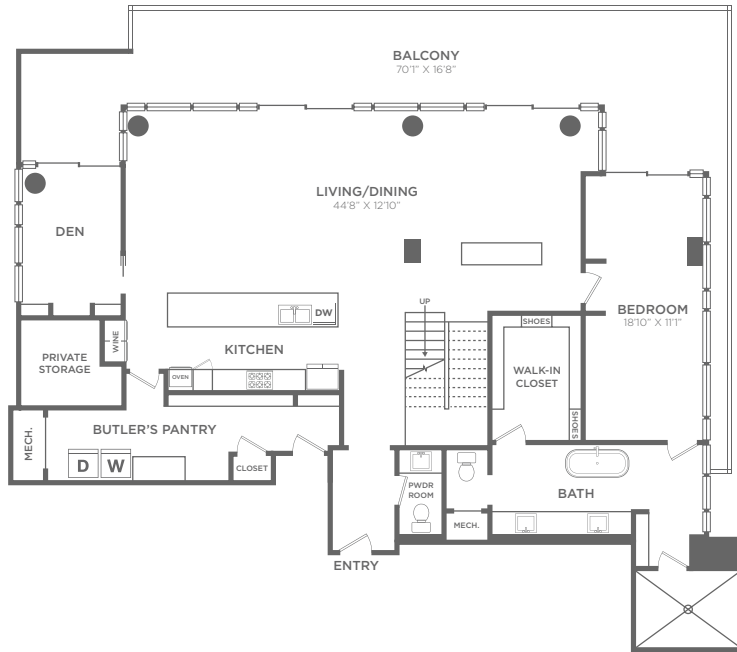

# PH-14

3 BED / 3.5 BATH

4527  
SQ. FT.

**THE KINCAID**  
DEFINE YOUR LEGACY.

7200 Dallas Parkway | Plano, TX 75024

972-752-6015 | [www.thekincaidlegacyplano.com](http://www.thekincaidlegacyplano.com)

*All dimensions and square footages are approximate*