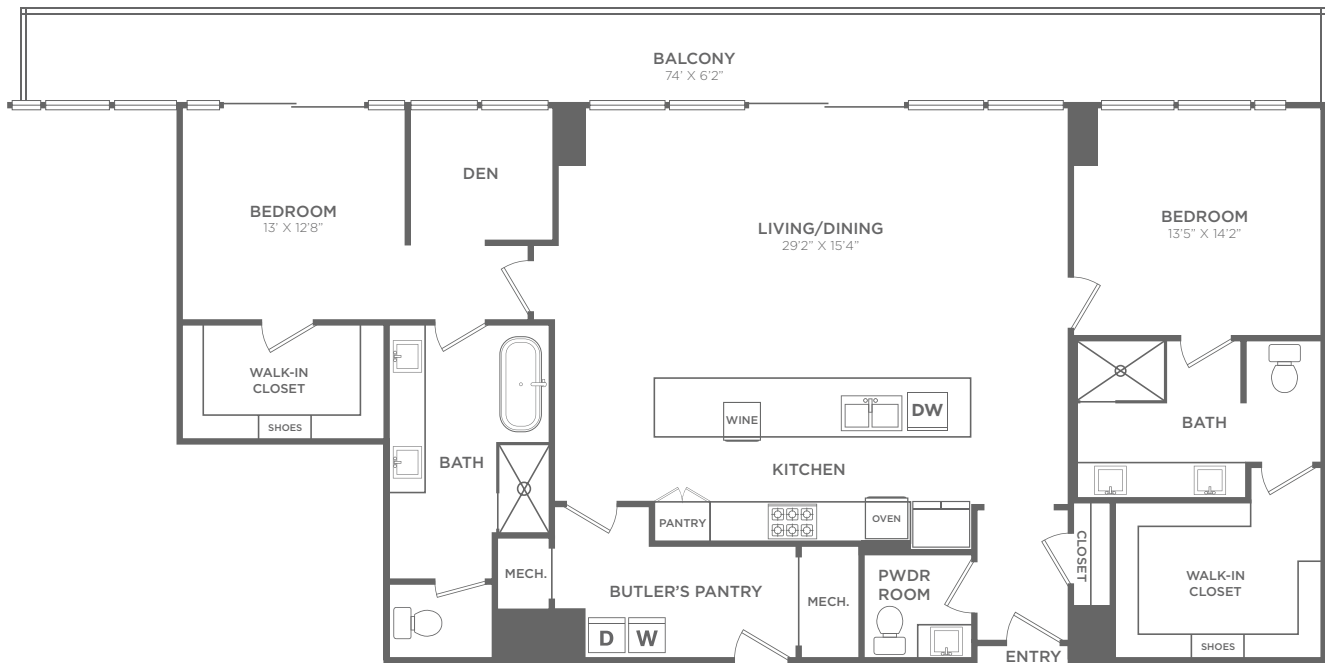

PH-2

2 BED / 2.5 BATH

1985
SQ. FT.

THE KINCAID
DEFINE YOUR LEGACY.

7200 Dallas Parkway | Plano, TX 75024

214-532-9440 | www.thekincaidlegacyplano.com

All dimensions and square footages are approximate