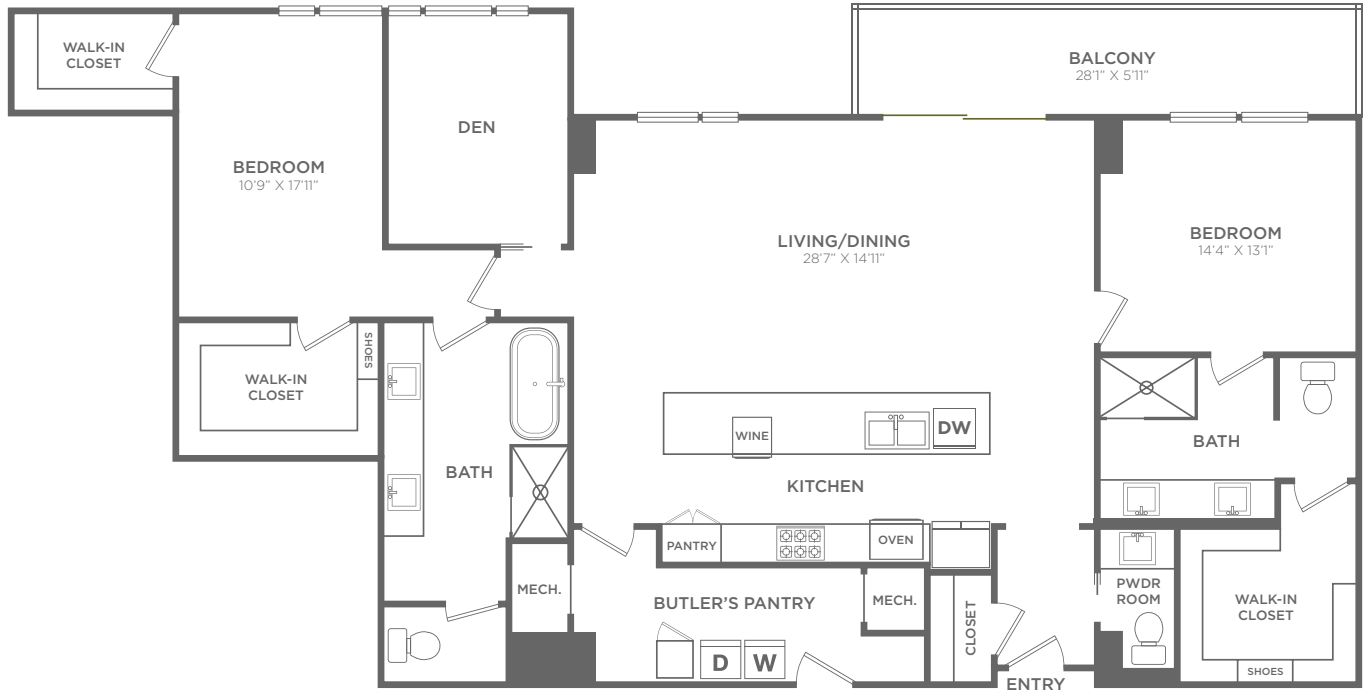

# PH-5

2 BED / 2.5 BATH

2169  
SQ. FT.

**THE KINCAID**  
DEFINE YOUR LEGACY.

7200 Dallas Parkway | Plano, TX 75024

214-532-9440 | [www.thekincaidlegacyplano.com](http://www.thekincaidlegacyplano.com)

*All dimensions and square footages are approximate*