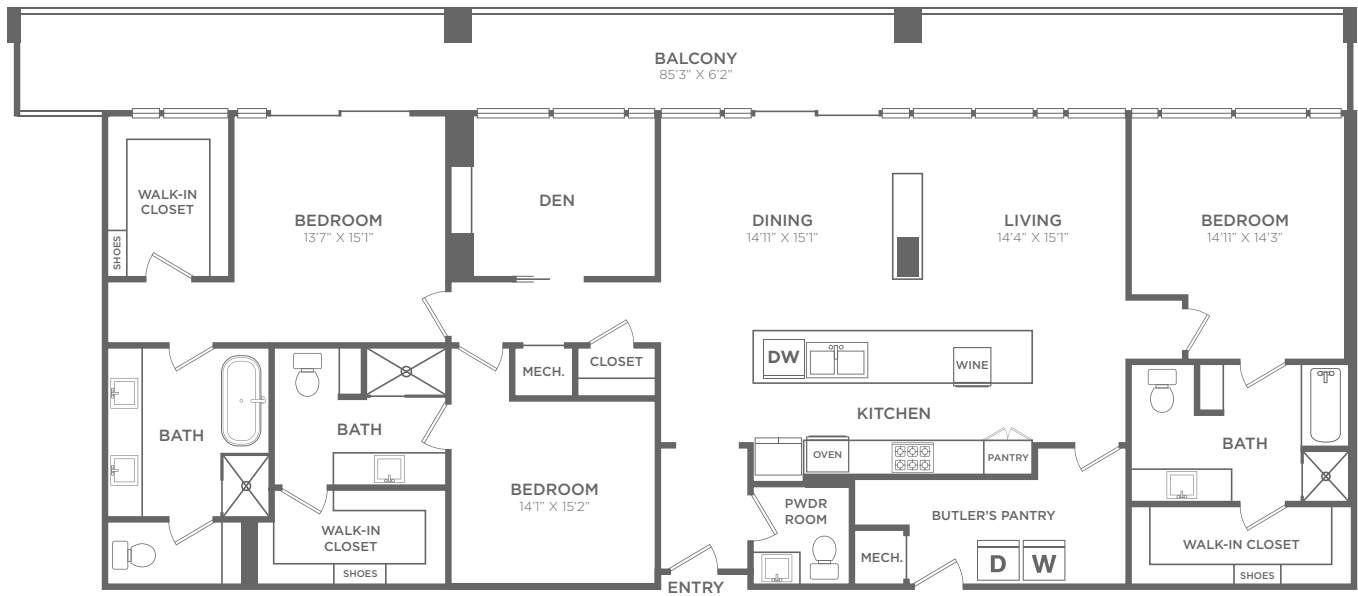

PH-7

3 BED / 3.5 BATH

2531
SQ. FT.

THE KINCAID
DEFINE YOUR LEGACY.

7200 Dallas Parkway | Plano, TX 75024

214-532-9440 | www.thekincaidlegacyplano.com

All dimensions and square footages are approximate