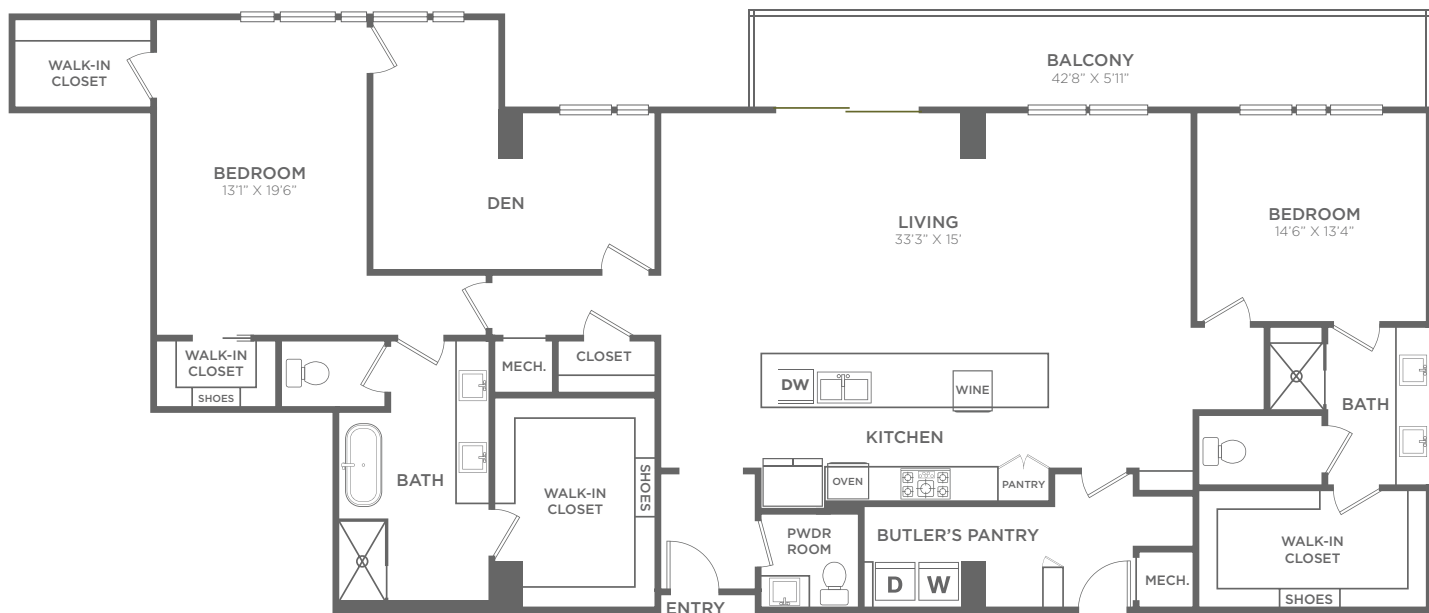

PH-8

2 BED / 2.5 BATH

2645

SQ. FT.

	7200 Dallas Parkway Plano, TX 75024
	214-532-9440 www.thekincaidlegacyplano.com

All dimensions and square footages are approximate