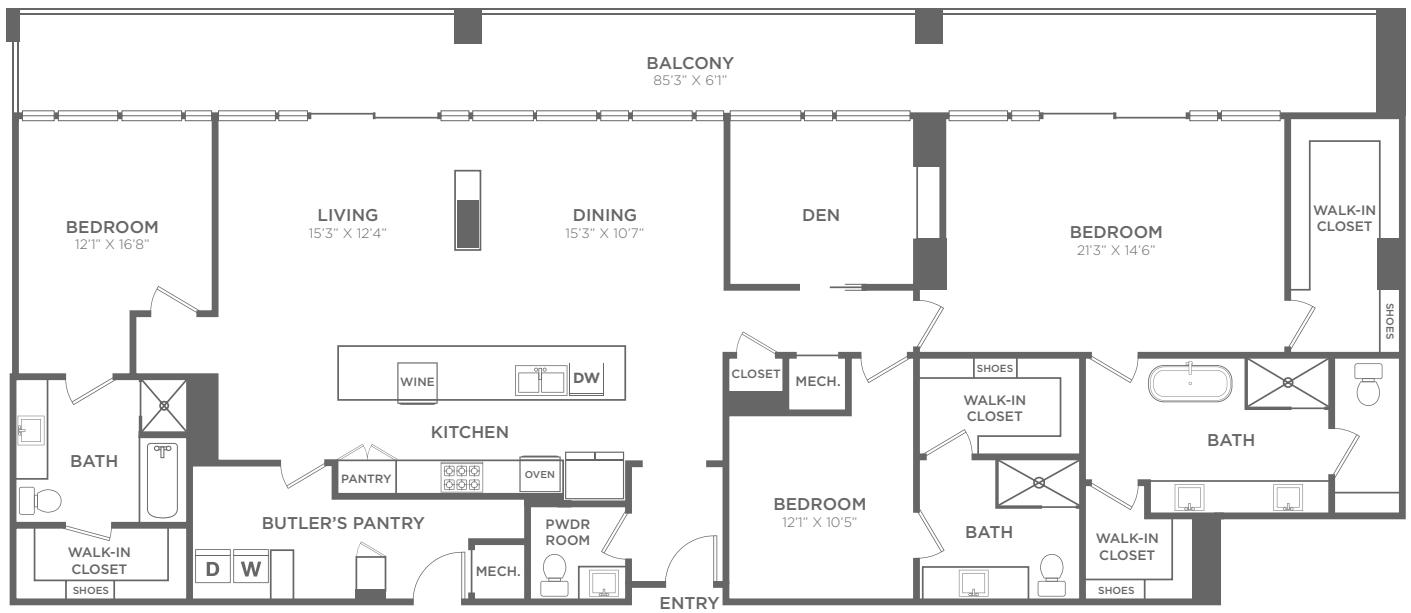

# PH-9

3 BED / 3.5 BATH

2671  
SQ. FT.

**THE KINCAID**  
DEFINE YOUR LEGACY.

7200 Dallas Parkway | Plano, TX 75024

214-532-9440 | [www.thekincaidlegacyplano.com](http://www.thekincaidlegacyplano.com)

*All dimensions and square footages are approximate*