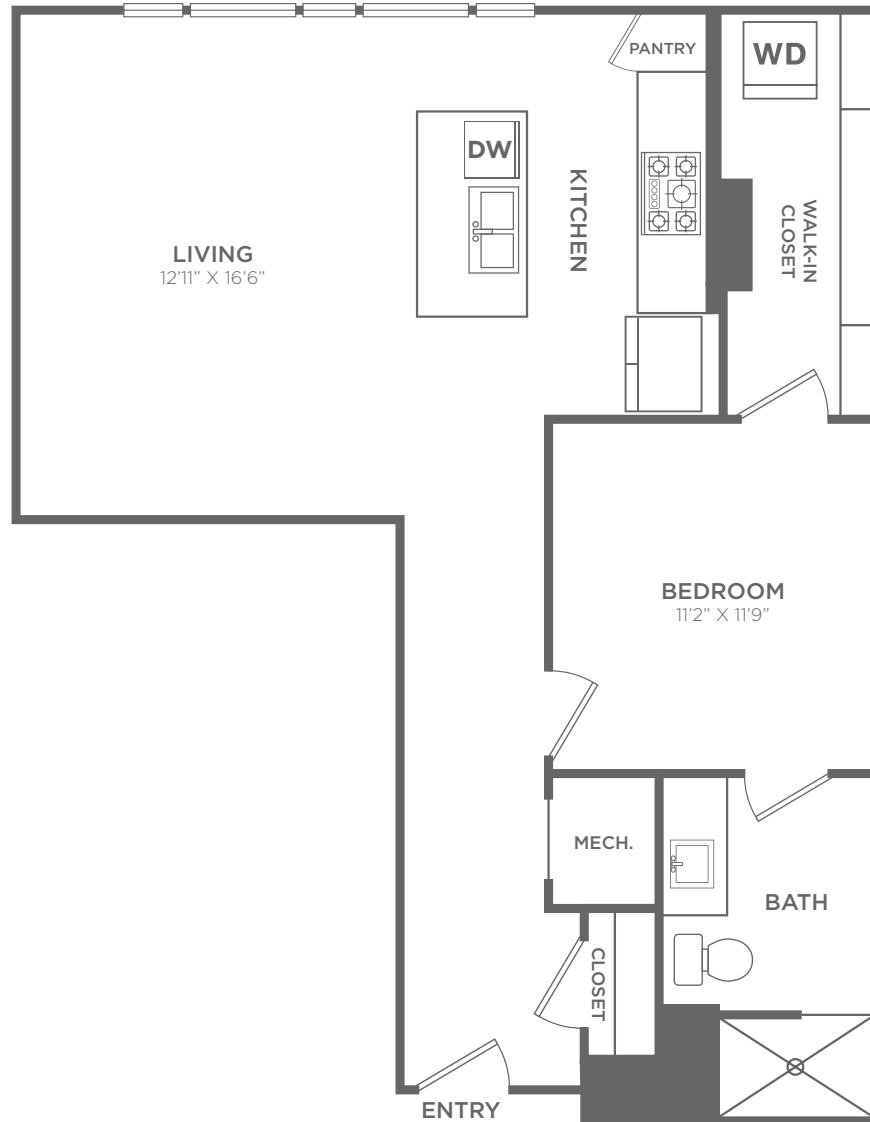

# TA-1

1 BED / 1 BATH

854  
SQ. FT.

**THE KINCAID**  
DEFINE YOUR LEGACY.

7200 Dallas Parkway | Plano, TX 75024

214-532-9440 | [www.thekincaidlegacyplano.com](http://www.thekincaidlegacyplano.com)

*All dimensions and square footages are approximate*