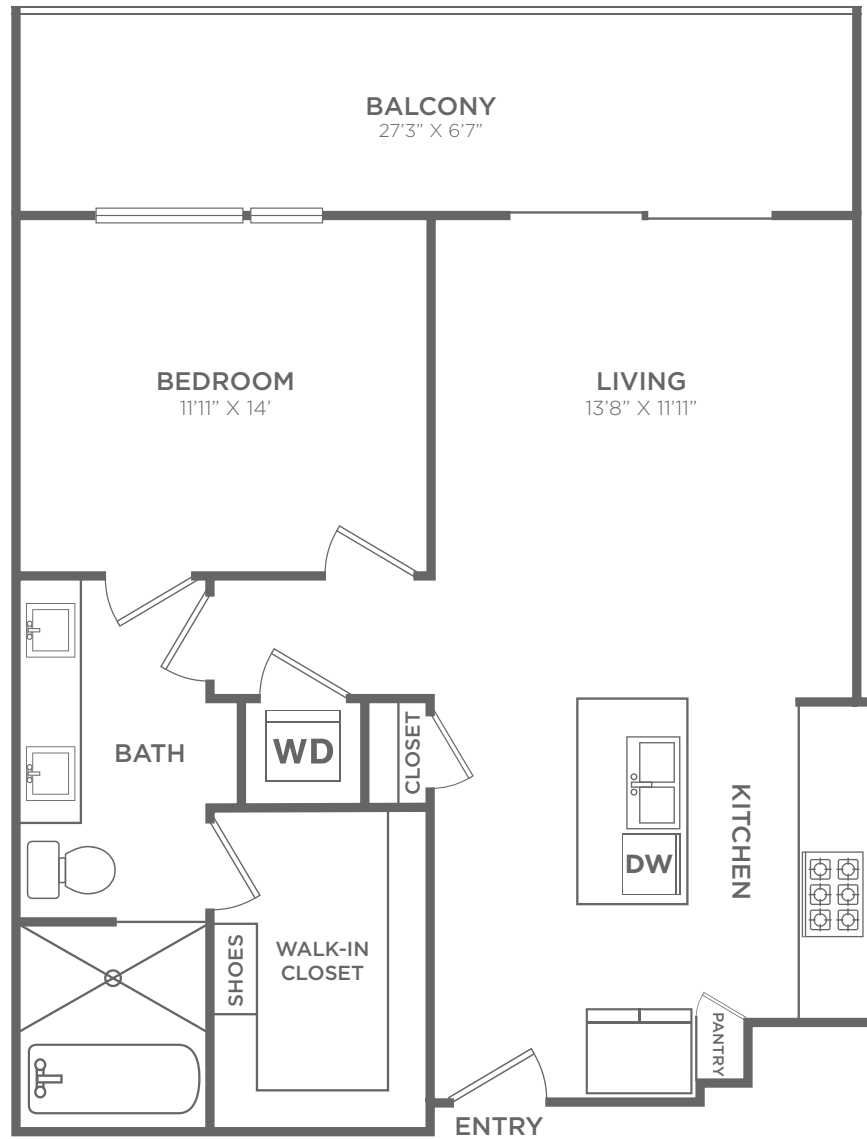

TA-2

1 BED / 1 BATH

901
SQ. FT.

THE KINCAID
DEFINE YOUR LEGACY.

7200 Dallas Parkway | Plano, TX 75024

214-532-9440 | www.thekincaidlegacyplano.com

All dimensions and square footages are approximate