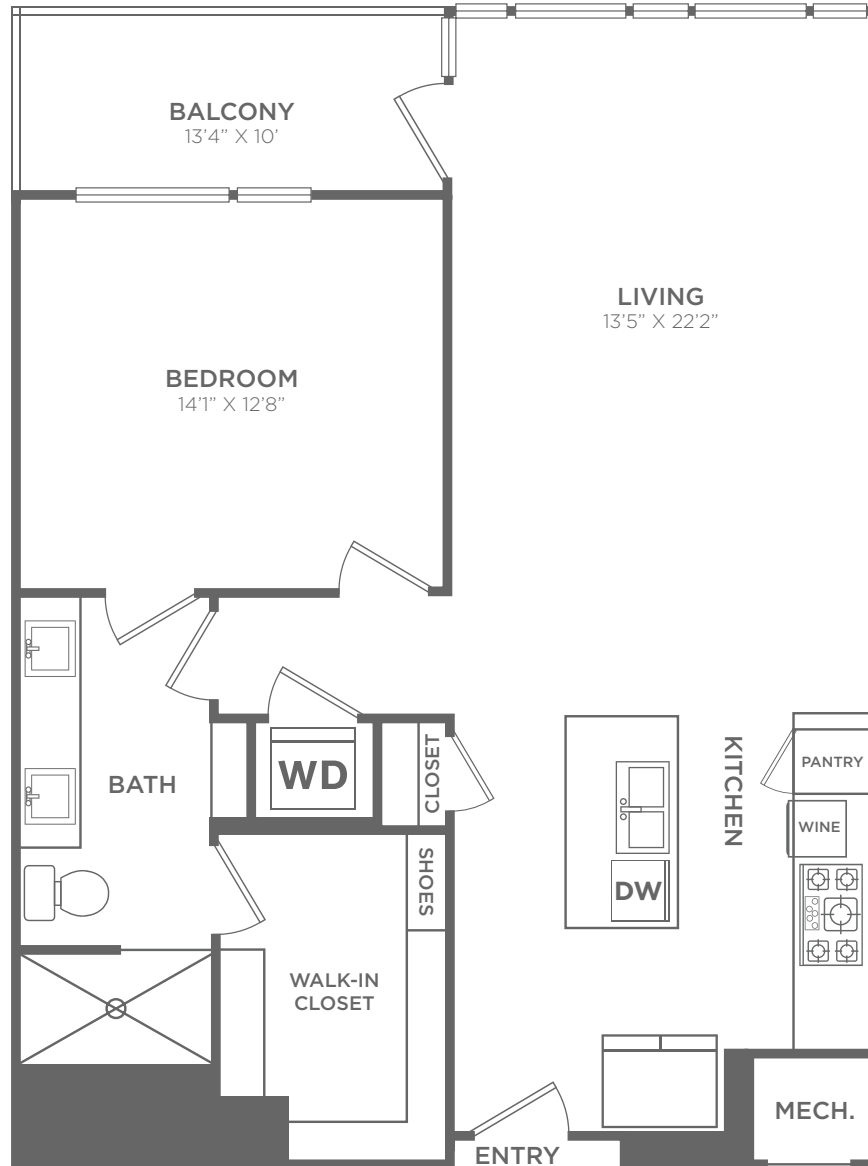

TA-5

1 BED / 1 BATH

994
SQ. FT.

THE KINCAID
DEFINE YOUR LEGACY.

7200 Dallas Parkway | Plano, TX 75024

214-532-9440 | www.thekincaidlegacyplano.com

All dimensions and square footages are approximate