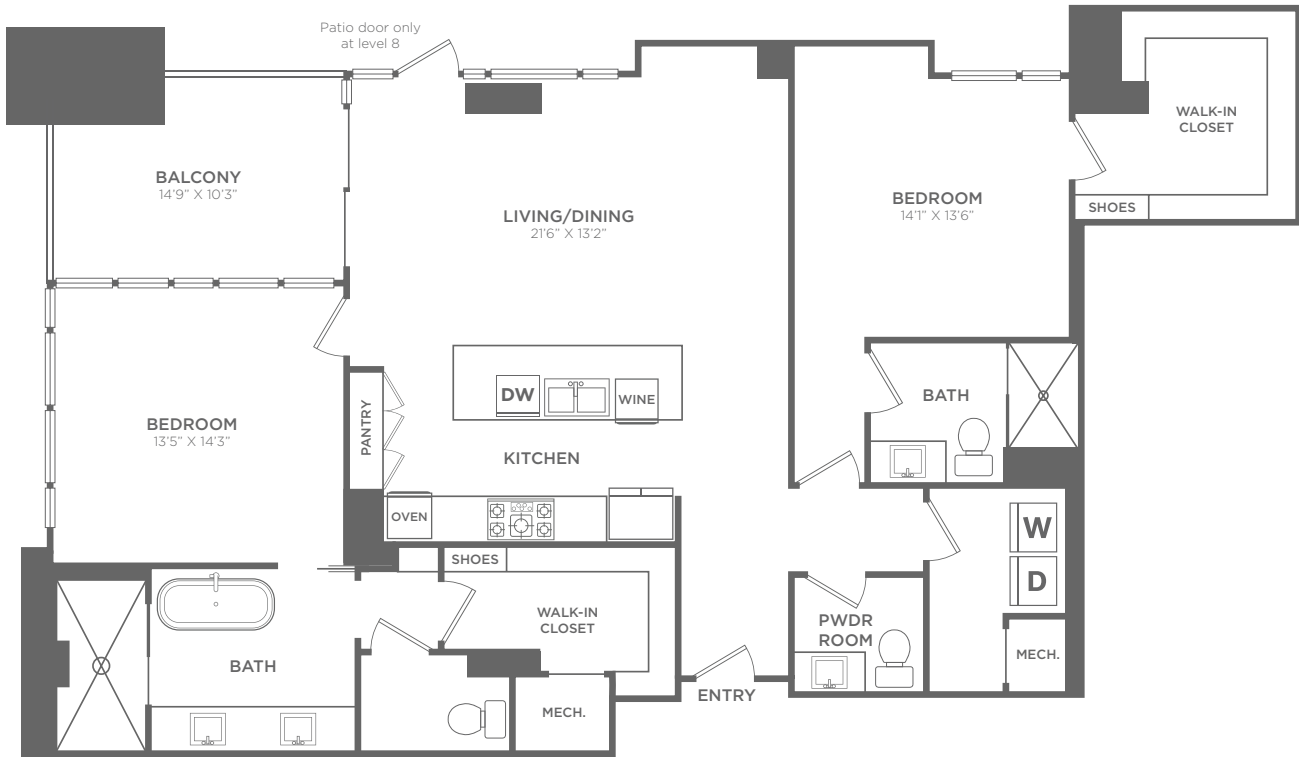

TB-6

2 BED / 2.5 BATH

1724
SQ. FT.

 THE KINCAID DEFINE YOUR LEGACY.	7200 Dallas Parkway Plano, TX 75024
	972-752-6015 www.thekincaidlegacyplano.com

All dimensions and square footages are approximate